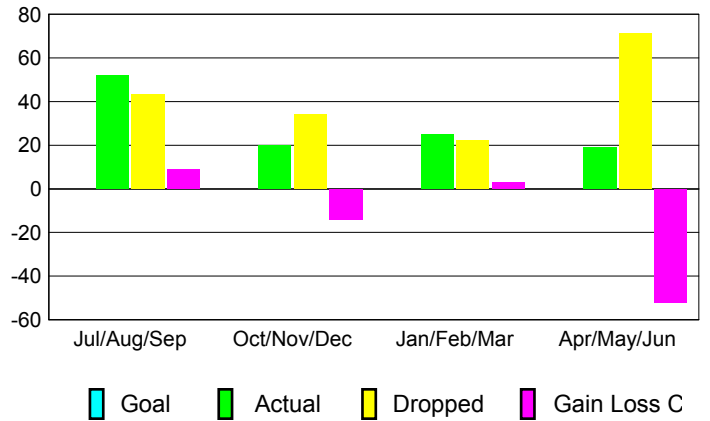

GMT: **DOMENICO MESSINA**

Location: **ITALY**

GMT CA: **4**

CLUBS

Month	New Club Goal	Actual New Clubs	Actual Dropped Clubs	Gain/Loss of Clubs
2012-2013				
Jul/Aug/Sep		1	0	1
Oct/Nov/Dec		0	0	0
Jan/Feb/Mar		0	0	0
Apr/May/June		0	0	0
Totals		1	0	1

Club Results 2012-2013

Goal, New, Dropped, Gain/Loss

YTD Status Quo Clubs 2012-2013

Status Quo Clubs Compared to Status Quo Members

Club Gain/Loss 2012-2013

MEMBERSHIP

Month	Net Memb Goal	Actual New Memb	Actual Dropped Memb	Gain/Loss of Memb
2012-2013				
Jul/Aug/Sep		52	43	9
Oct/Nov/Dec		20	34	-14
Jan/Feb/Mar		25	22	3
Apr/May/June		19	71	-52
Totals		116	170	-54

Membership Results 2012-2013

Goal, New, Dropped, Gain/Loss

Gender Comparison 2012-2013

Membership Gain/Loss 2012-2013